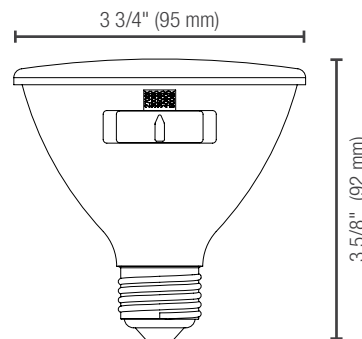

Project: _____ Type: _____

Drawn by: _____ Catalogue #: _____ Date: _____

LED REFLECTORS

PAR30SN

5 CCT Selectable

ORDERING INFORMATION

Order code: 69644
Model number: P30S/11W/5CCT/40/STD
UPC: 069549028562
Case quantity: 24

PHYSICAL DATA

Shape: PAR30SN
Base: E26
Heat sink color: White

PERFORMANCE DATA

Watts (W): 11
Volts (V AC): 120
Color temperature (K):¹ 2 700/3 000/3 500/4 000/5 000
Lumen output (lm):² 900
Efficacy (lm/W): 82
CRI: 90
Life L70 (h):³ 25 000
Dimming: Phase-Cut (ELV / Triac)
Beam Angle (°): 40
Power factor: 0.96
Frequency (Hz): 60
CBCP: 1 900
Operating temp. range: -30 °C to 45 °C (-22 °F to 113 °F)

¹ Typical colour temperature range: +/- 5 %
² Lumen values are derived from Energy Star reported data. Initial lumens range: +/- 10 %
³ Life hours are derived from IESNA LM80-08 testing report and projected per IESNA TM-21-11 extrapolations.

LUMEN SPECIFICATION TABLE

2 700 K		3 000 K		3 500 K		4 000 K		5 000 K	
Lumen output (lm)	Efficacy (lm/W)	Lumen output (lm)	Efficacy (lm/W)	Lumen output (lm)	Efficacy (lm/W)	Lumen output (lm)	Efficacy (lm/W)	Lumen output (lm)	Efficacy (lm/W)
941	86	1 010	92	1 080	98	1 074	98	986	90

DEFAULT PROGRAMMING

2 700 K

COMPATIBLE DIMMERS¹

Brand	Model
LUTRON	CTCL-153P, DVCL-253P, DVELV-300P, HCL453P, MACL-153P, PD-6WCL
COOPER	AAL06, DAL06P
LEVITON	6674, DDMX1, DSL06-1LZ, IPL06, DSM10-1LZ, IPE04-1LZ
LEGRAND	RH730PTUTC

DIMENSIONS

ICES 005

enclosed fixture