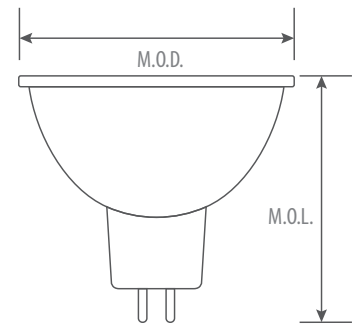

Dimensional drawing

Product Specification

Ordering Code	ES	Model Number	Watts	Replacement Incandescent	Base	Voltage (V)	Hour Rating	Beam Angle	Initial Lumens(lm)	CCT(K)	CRI	C.B.C.P	Enclosed Fixture Application	Damp LOC.	M.O.D. (inch)	M.O.L. (inch)	Case QTY.
1752202	Y	VIV-MR16/T3/7W/30/WFL40/GU5.3/D	7	50W	GU5.3	12	25,000	40°	500	3000	80	1251	-	Y	1.97	1.8	100
1752402	Y	VIV-MR16/T3/7W/40/WFL40/GU5.3/D	7	50W	GU5.3	12	25,000	40°	500	4000	80	1251	-	Y	1.97	1.8	100
1762013	Y	VIV-MR16/6.5W/27/FL25/GU10/D	6.5	40W	GU10	120	25,000	25°	480	2700	80	1442	-	Y	1.97	2.17	50
1762787	Y	VIV-MR16/6.5W/30/FL25/GU10/D	6.5	40W	GU10	120	25,000	25°	480	3000	80	1442	-	Y	1.97	2.17	50
1762870	Y	VIV-MR16/6.5W/40/FL25/GU10/D	6.5	40W	GU10	120	25,000	25°	480	4000	80	1495	-	Y	1.97	2.17	50
1762014	Y	VIV-MR16/6.5W/27/WFL35/GU10/D	6.5	40W	GU10	120	25,000	35°	480	2700	80	1080	-	Y	1.97	2.17	50
1762788	Y	VIV-MR16/6.5W/30/WFL35/GU10/D	6.5	40W	GU10	120	25,000	35°	480	3000	80	1080	-	Y	1.97	2.17	50
1762871	Y	VIV-MR16/6.5W/40/WFL35/GU10/D	6.5	40W	GU10	120	25,000	35°	480	4000	80	1168	-	Y	1.97	2.17	50
1762009	N	VIV-MR16/6.5W/27/FL25/JDR/S/D	6.5	40W	E26	120	25,000	25°	500	2700	80	1495	-	Y	1.97	2.28	50
1762789	N	VIV-MR16/6.5W/30/FL25/JDR/S/D	6.5	40W	E26	120	25,000	25°	500	3000	80	1495	-	Y	1.97	2.28	50
1762872	N	VIV-MR16/6.5W/40/FL25/JDR/S/D	6.5	40W	E26	120	25,000	25°	500	4000	80	1495	-	Y	1.97	2.28	50
1762010	N	VIV-MR16/6.5W/27/WFL35/JDR/S/D	6.5	40W	E26	120	25,000	35°	500	2700	80	1080	-	Y	1.97	2.28	50
1762790	N	VIV-MR16/6.5W/30/WFL35/JDR/S/D	6.5	40W	E26	120	25,000	35°	500	3000	80	1080	-	Y	1.97	2.28	50
1762873	N	VIV-MR16/6.5W/40/WFL35/JDR/S/D	6.5	40W	E26	120	25,000	35°	500	4000	80	1080	-	Y	1.97	2.28	50
1762544	N	VIV-MR16/6.5W/50/WFL35/JDR/S/D	6.5	40W	E26	120	25,000	35°	500	5000	80	1080	-	Y	1.97	2.28	50
1762011	Y	VIV-MR16/6.5W/27/FL25/JDR/L/D	6.5	40W	E26	120	25,000	25°	480	2700	80	1442	-	Y	1.97	2.84	50
1762791	Y	VIV-MR16/6.5W/30/FL25/JDR/L/D	6.5	40W	E26	120	25,000	25°	480	3000	80	1442	-	Y	1.97	2.84	50
1762874	Y	VIV-MR16/6.5W/40/FL25/JDR/L/D	6.5	40W	E26	120	25,000	25°	480	4000	80	1495	-	Y	1.97	2.84	50
1762012	Y	VIV-MR16/6.5W/27/WFL35/JDR/L/D	6.5	40W	E26	120	25,000	35°	480	2700	80	1080	-	Y	1.97	2.84	50
1762792	Y	VIV-MR16/6.5W/30/WFL35/JDR/L/D	6.5	40W	E26	120	25,000	35°	480	3000	80	1080	-	Y	1.97	2.84	50
1762875	Y	VIV-MR16/6.5W/40/WFL35/JDR/L/D	6.5	40W	E26	120	25,000	35°	480	4000	80	1168	-	Y	1.97	2.84	50